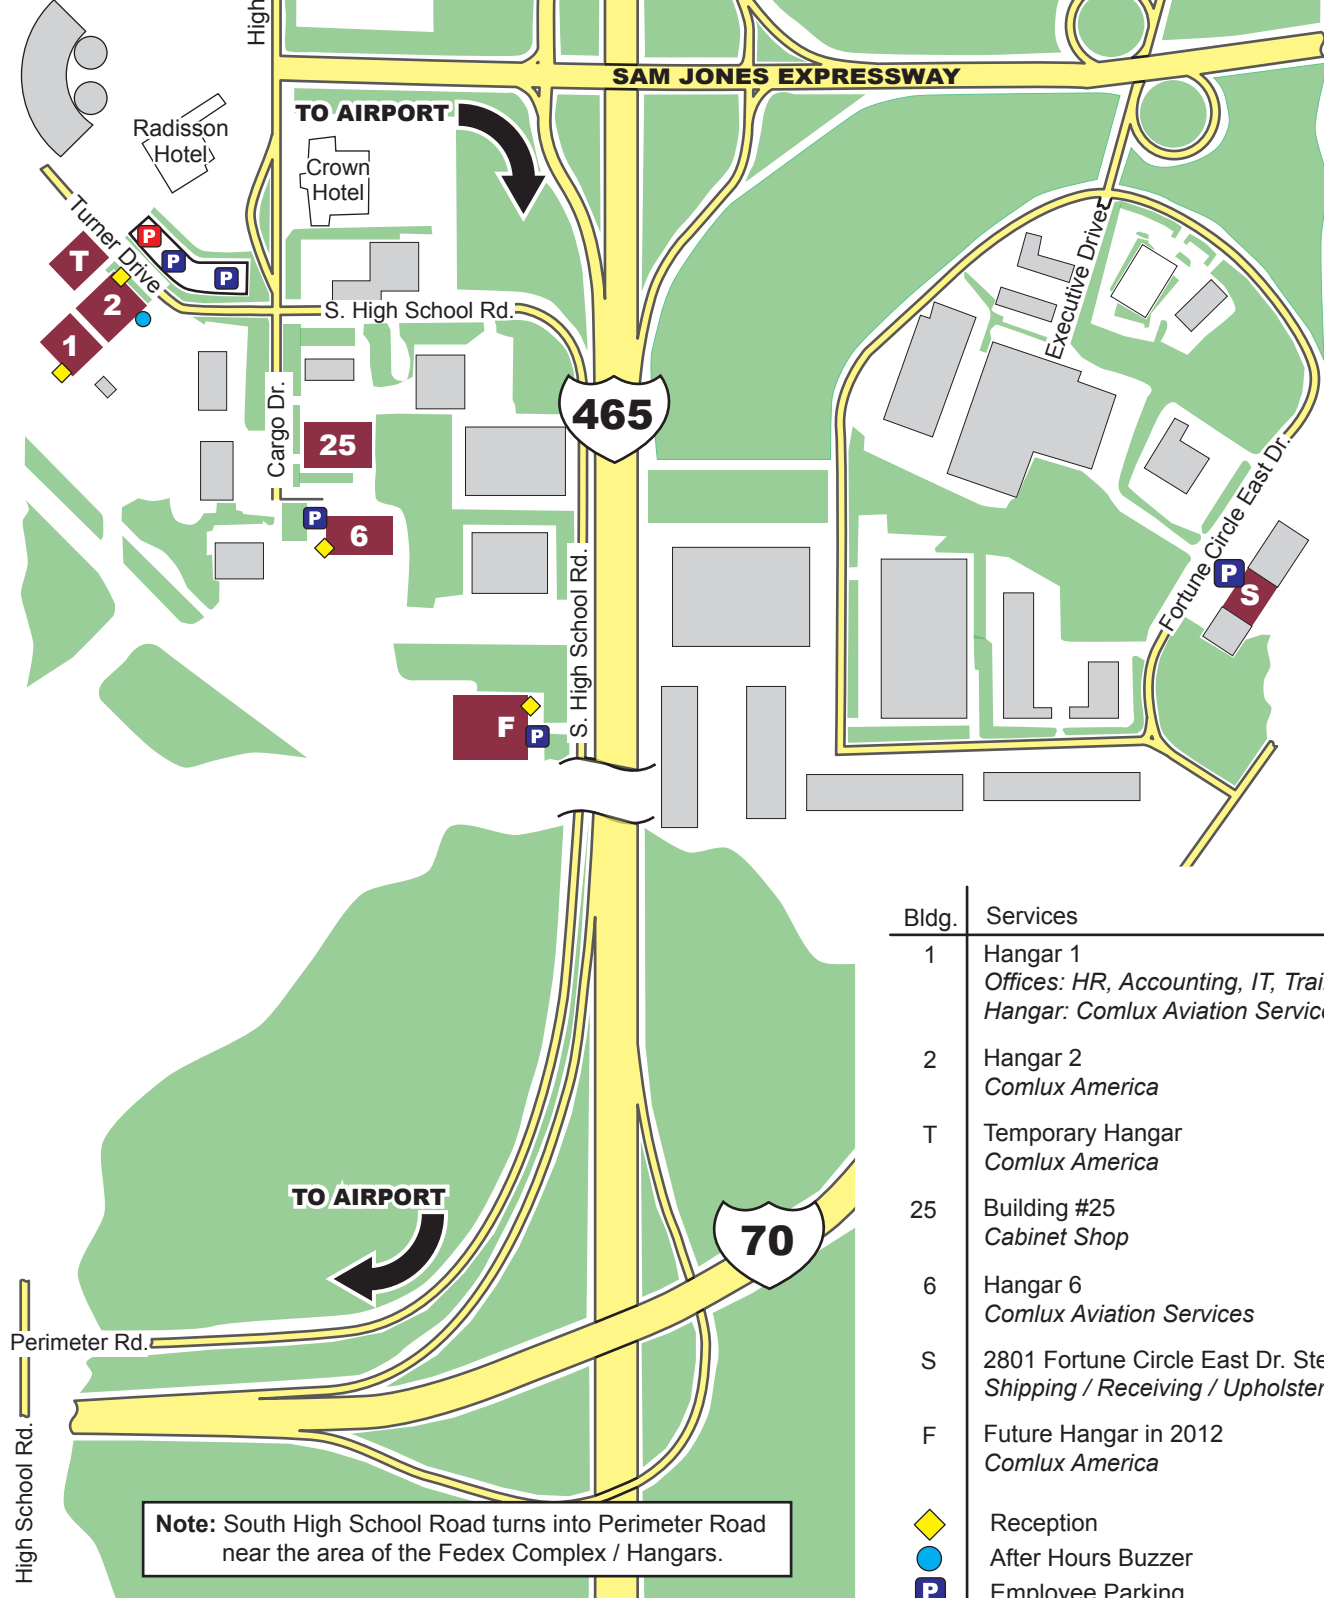

Old Airport Terminal

**Note:** South High School Road turns into Perimeter Road near the area of the Fedex Complex / Hangars.

Bldg.	Services
1	Hangar 1 Offices: HR, Accounting, IT, Training Hangar: Comlux Aviation Services
2	Hangar 2 Comlux America
T	Temporary Hangar Comlux America
25	Building #25 Cabinet Shop
6	Hangar 6 Comlux Aviation Services
S	2801 Fortune Circle East Dr. Ste I-L Shipping / Receiving / Upholstery / Open
F	Future Hangar in 2012 Comlux America

	Reception
	After Hours Buzzer
	Employee Parking
	Visitor Parking